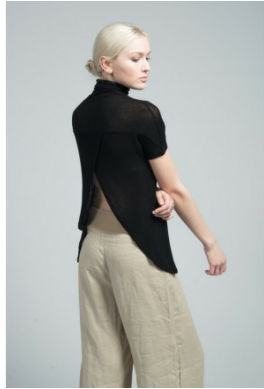

Spring Blazer
MC660
W: USD 75.00 | R: USD 149.00
Sizes: XS, S, M, L, XL
Colors: Nude 21

new york

Open Black Blouse
MB652
W: USD 28.00 | **R:** USD 69.00
Sizes: XS, S, M, L, XL
Colors: Sheer Black 12, Off White 03